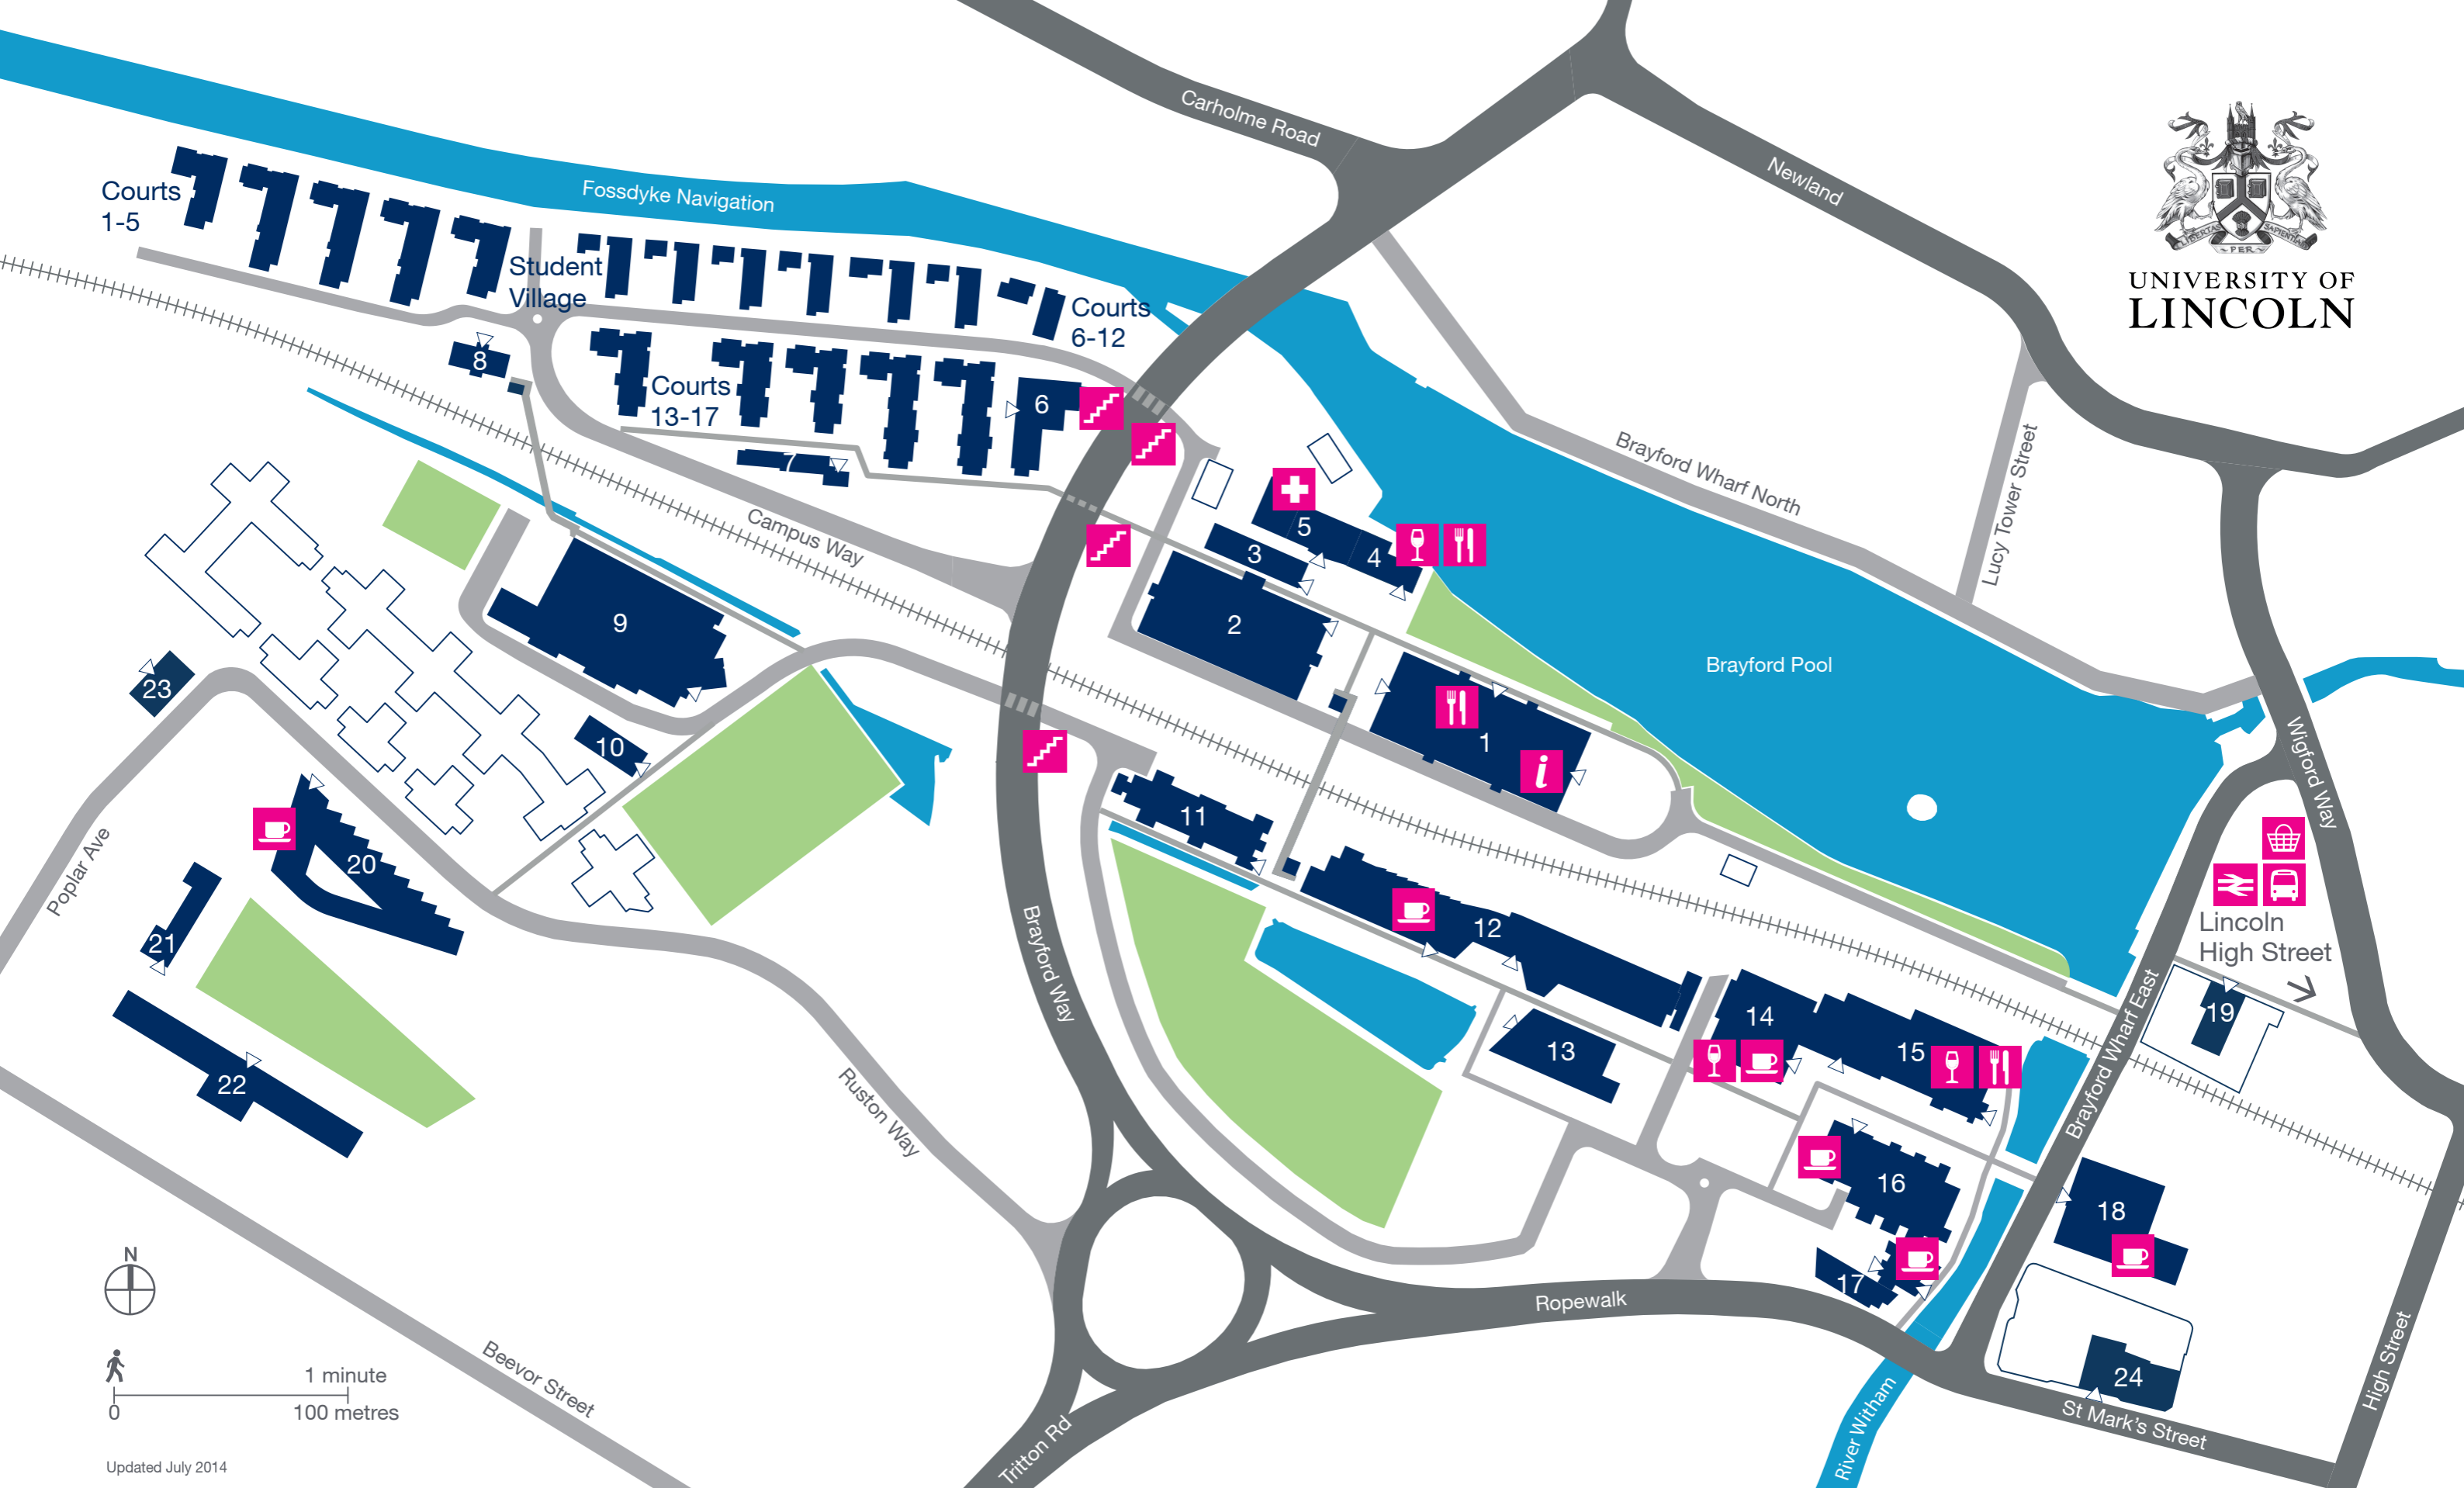

UNIVERSITY OF LINCOLN

Updated July 2014

- | | | | | |
|--|------------------|-----------------------------------|----------------------------|------------------------------|
| 1 Minerva Building (was Main Admin Building) | 6 Bridge House | 11 Science Centre | 16 Library | 21 Minster House |
| 2 Media, Humanities & Technology | 7 Village Hall | 12 Art, Architecture & Design | 17 Enterprise Building | 22 Joseph Banks Laboratories |
| 3 EMMTEC | 8 One Campus Way | 13 Engineering Hub | 18 David Chiddick Building | 23 Charlotte Scott Building |
| 4 The Shed | 9 Sports Centre | 14 Lincoln Performing Arts Centre | 19 Witham Wharf | 24 Junxion |
| 5 Student Wellbeing Centre | 10 Witham House | 15 Students' Union | 20 Think Tank | |